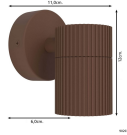

Specifications Eglo Wall Light  
Tomelloso Outdoor Aluminium Rusty  
| Suitable for GU10

[View Product](#)

## Dimensions

Length (mm) 60

Height (mm) 120