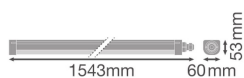

Specifications Multipack 4x Ledvance LED Waterproof Batten 50W 6100lm - 840 Cool White | 150cm

[View Product](#)

General Information

SKU	257367
EAN	8719157069113
Brand	Ledvance
Manufacturer Name	Multipack 4x DP COMP 1500 V 50W 840 IP66 PS LEDV
Any Lamp all-in warranty	5 Years
Average Lifetime (h)	75000

Technical Information

Technology	LED Integrated
Voltage (V)	220-240
Dimmable	Not Dimmable
Colour of Light	White
Colour Code	840 Cool White
Colour temperature (Kelvin)	4000 Cool White
Colour Rendering (Ra)	80-89
Light colour options	Single Color
Luminous Efficacy (lm/W)	123
Power factor	>0.90
Including bulb	Yes
Length	150cm

Product Type Category

LED Waterproof Batten

Fixture Information

Mounting Method	Surface
Fixture Connection	Connection unit 3-pole
Optical Cover	PC (Polycarbonate)
IP-rating	IP66
Impact Protection (IK)	IK08 - 5 joules
Operating Temperature	-20 to +45
Housing	PC (Polycarbonate)
Colour of the Fixture	White
Emergency Lighting	No Emergency Unit
Series	Compact

Dimensions

Length (mm)	1543
Width (mm)	60
Height (mm)	53

Sensor Information

Type of sensor	No Sensor
----------------	-----------

Why Any-lamp?

Order from the **largest lighting specialist** in Europe

Customised quotation