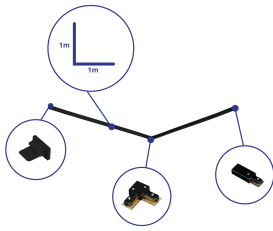

Specifications Bright Choice Rail Set 1-Phase L 1 x 1 Meter Black | incl. End Cap, Power Connector and L - Connector

[View Product](#)

General Information

| | |
|--------------------------|---|
| SKU | 254079 |
| EAN | 8719157064644 |
| Brand | Bright Choice |
| Manufacturer Name | Complete L shaped 1-Phase Track Set Black – 1 x 1 meter incl. End Cap, Power Connector and L -Conne |
| Full box quantity | 1 |
| Any Lamp all-in warranty | 3 Years |

Technical Information

| | |
|-----------------------|---------------------------|
| Colour of the Fixture | Black |
| Product Type Category | Accessory - 1-Phase Track |

Dimensions

| | |
|-------------|------|
| Length (mm) | 1000 |
| Height (mm) | 20 |
| Width (mm) | 34 |