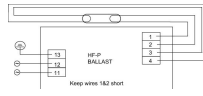

[View Product](#)

Product Details

Full box quantity **12**

General Information

SKU **157392**

EAN **8711500998217**

Brand **Philips**

Manufacturer Name **HF-P 154/155 TL5 HO/PLL III 220-240V IDC**

Energy efficiency class **A**

Any Lamp all-in warranty **1 Year**

Technical Information

Technology **Accessory**

Ballast **Electronic (HF) without starter**

Ballast for bulb type **PL-L, TL5**

Average Lifetime (h) **0**

Maximum Wattage Rating **55**

Suitable for bulb type **PL-L, TL5**

Dimmable **Not Dimmable**

Fixture Connection **Wago 251**

Amount of bulbs required **1**

Product Type Category **Accessory - Fluorescent Ballast**