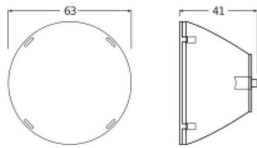

Specifications Ledvance Tracklight Reflector For 20W 50D

[View Product](#)

General Information

SKU	256811
EAN	4099854616822
Brand	Ledvance
Manufacturer Name	TRACKLIGHT SPOT REFLECTOR 20W 50DEG
Full box quantity	1
Any Lamp all-in warranty	2 Years

Technical Information

Emergency Lighting	No Emergency Unit
Colour of the Fixture	Transparent
Product Type Category	Accessory - 3-Phase Track

Dimensions

Length (mm)	63
Height (mm)	41
Diameter (mm)	63

Order from the **largest lighting specialist** in Europe **Customised** quotation

Up to 7 years warranty **Easy return process**

Type of sensor **No Sensor**