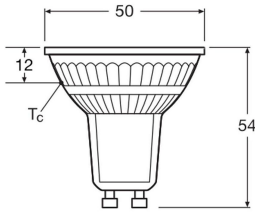

## Specifications Ledvance LED Reflector GU10 PAR16 2.4W 230lm 36d - 830 Warm White | Replaces 35W

[View Product](#)

### Technical Information

Technology	LED
Product Type Category	GU10 LED
Voltage (V)	220-240
Beam Angle (degree)	36
Dimmable	Not Dimmable
Cap / Base	GU10
Colour Code	830 Warm White
Colour temperature (Kelvin)	3000 Warm White
Colour Rendering (Ra)	80-89
Colour of Light	White

## Dimensions

Length (mm) 54

Diameter (mm) 50

Shape Reflector

Exact shape PAR16