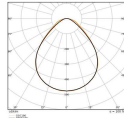

Specifications Ledvance LED Panel Eco  
36W 3600lm - 865 Daylight | 60X60cm  
- UGR <19

[View Product](#)

## Dimensions

LED panel size 60x60cm

Length (mm) 595

Width (mm) 595

Height (mm) 32