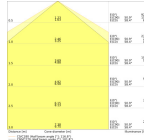

Specifications Ledvance Dulux-D LED  
7W - 830 Warm White | 4-Pin -  
Replaces 18W

[View Product](#)

## Dimensions

Length (mm) 142.8

Diameter (mm) 33