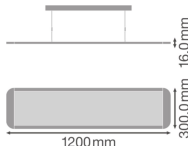

**Specifications Ledvance LED Panel
Direct/Indirect 36W 3850lm - 830
Warm White | 120x30cm - UGR <19**

[View Product](#)

General Information

SKU	236819
EAN	4058075144606
Brand	Ledvance
Manufacturer Name	PANEL D/I 1200 36W/3000K UGR19
Any Lamp all-in warranty	5 Years
Average Lifetime (h)	60000
Series	PANEL DIRECT/INDIRECT 1200 UGR19

Technical Information

Technology	LED Integrated
Voltage (V)	220-240
Dimmable	Not Dimmable
Colour Code	830 Warm White
Colour temperature (Kelvin)	3000 Warm White
Colour Rendering (Ra)	80-89
Colour of Light	White
Light colour options	Single Color
Luminous Efficacy (lm/W)	100
IP-rating	IP20
Impact Protection (IK)	IK03 - 0.35 joule

Dimensions

LED panel size	120x30cm
Length (mm)	1195
Width (mm)	295
Height (mm)	16

Sensor Information

Type of sensor

Why Any-lamp?

No Sensor

Order from the **largest lighting specialist** in Europe

Customised quotation